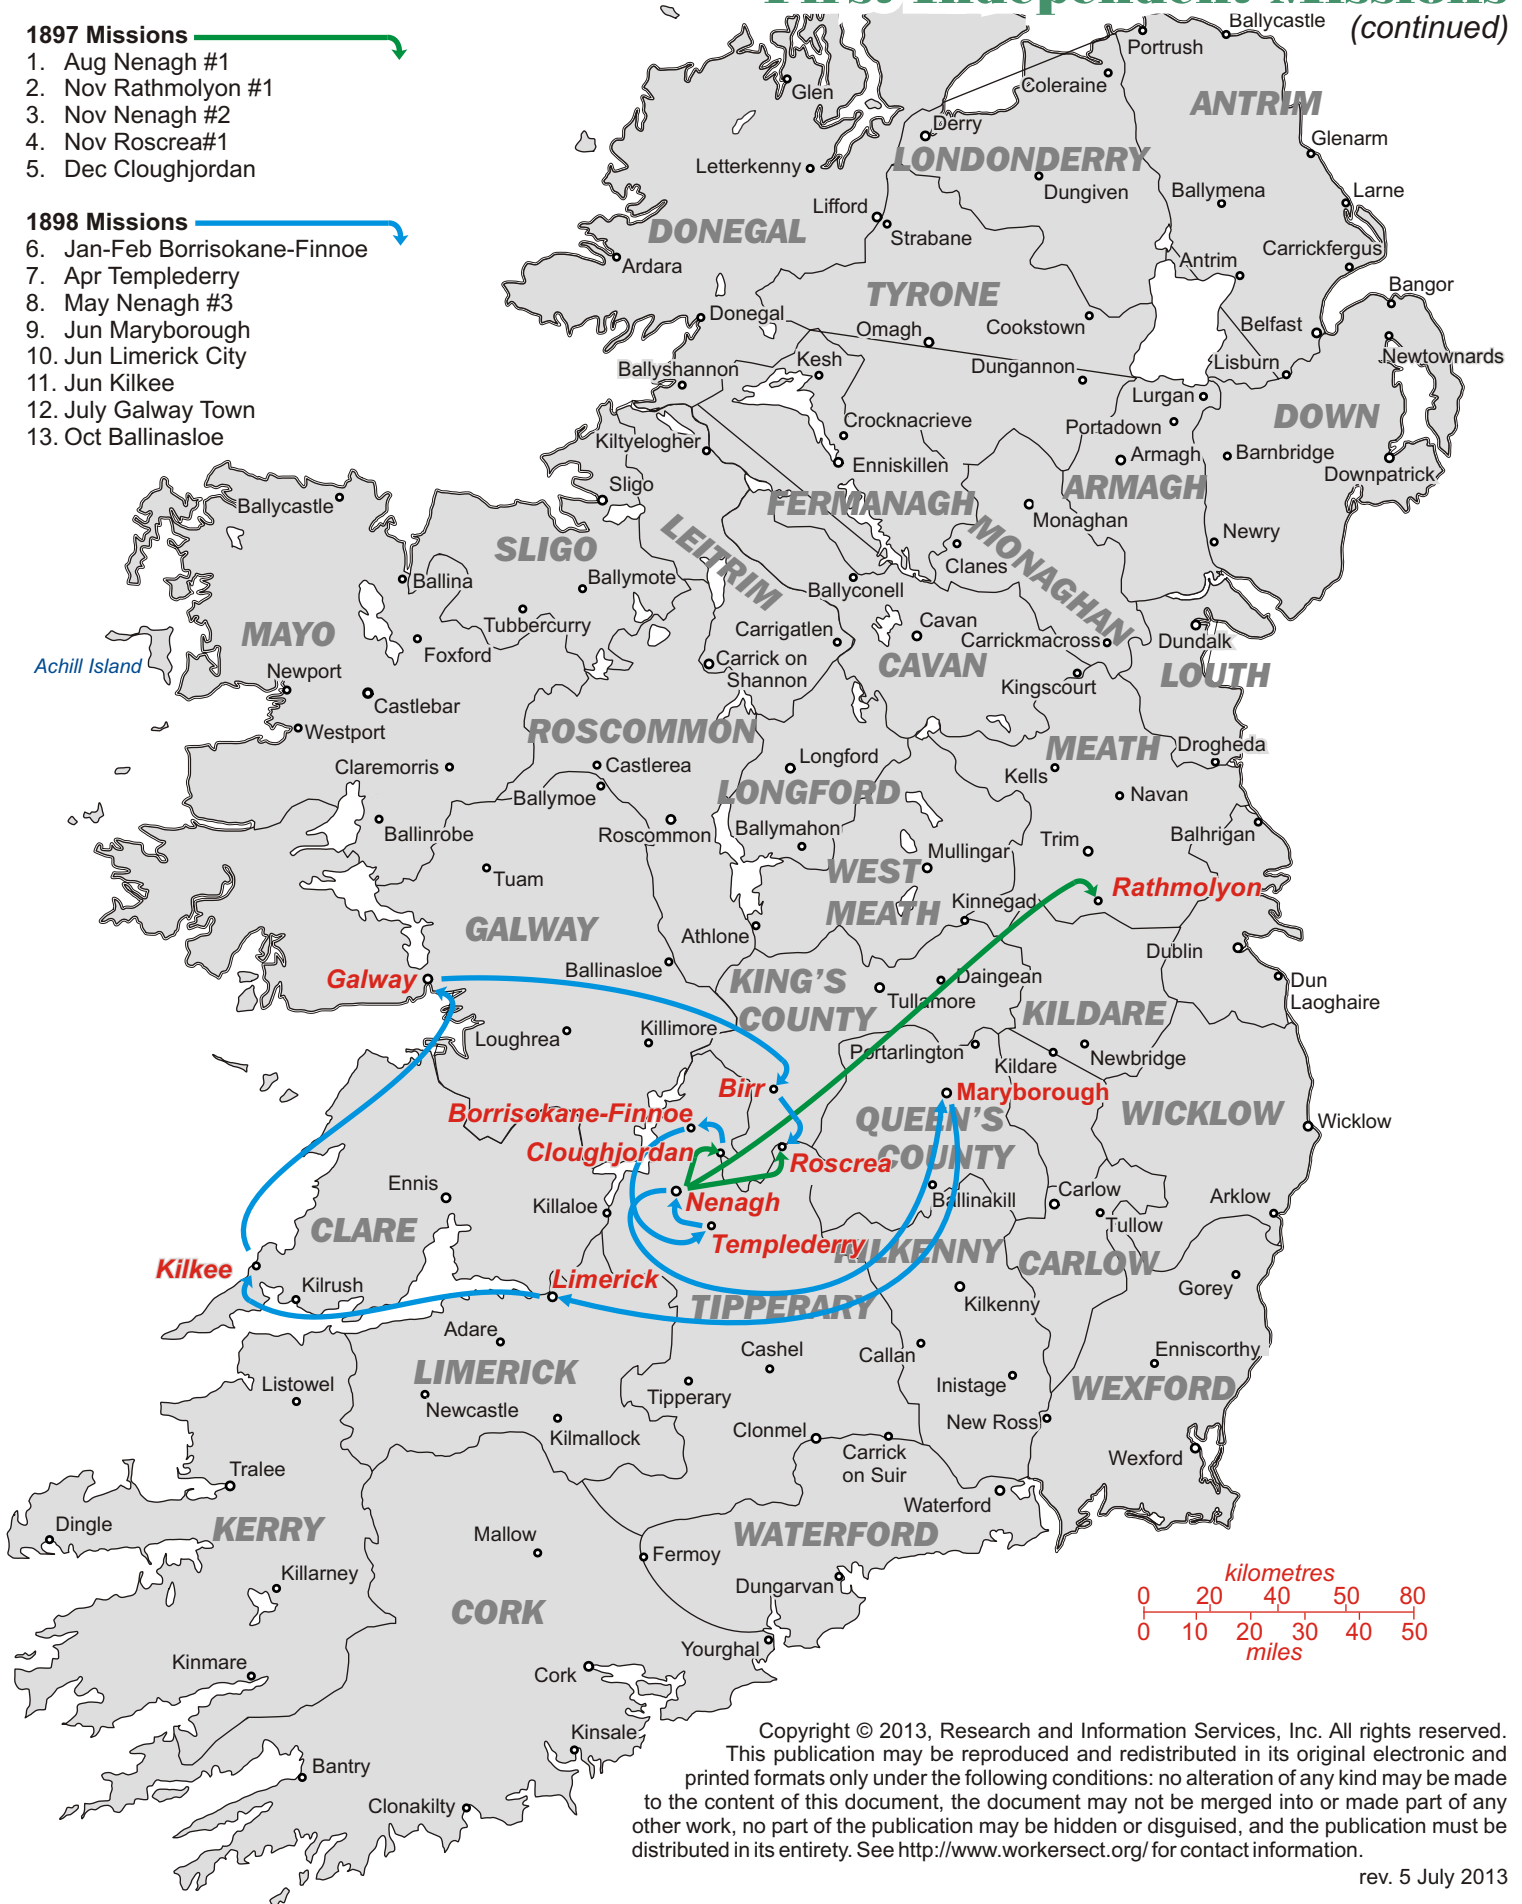

First Independent Missions

Scale on enlarged inset map is 1 inch = 8 miles

- - - = Railways
- = Roads
- = Towns where missions held
- = Other significant area towns

Northern Ireland today =

First Independent Missions

1897 Missions

1. Aug Nenagh #1
2. Nov Rathmolyon #1
3. Nov Nenagh #2
4. Nov Roscrea #1
5. Dec Cloughjordan

1898 Missions

6. Jan-Feb Borrisokane-Finnoe
7. Apr Templederry
8. May Nenagh #3
9. Jun Maryborough
10. Jun Limerick City
11. Jun Kilkee
12. July Galway Town
13. Oct Ballinasloe